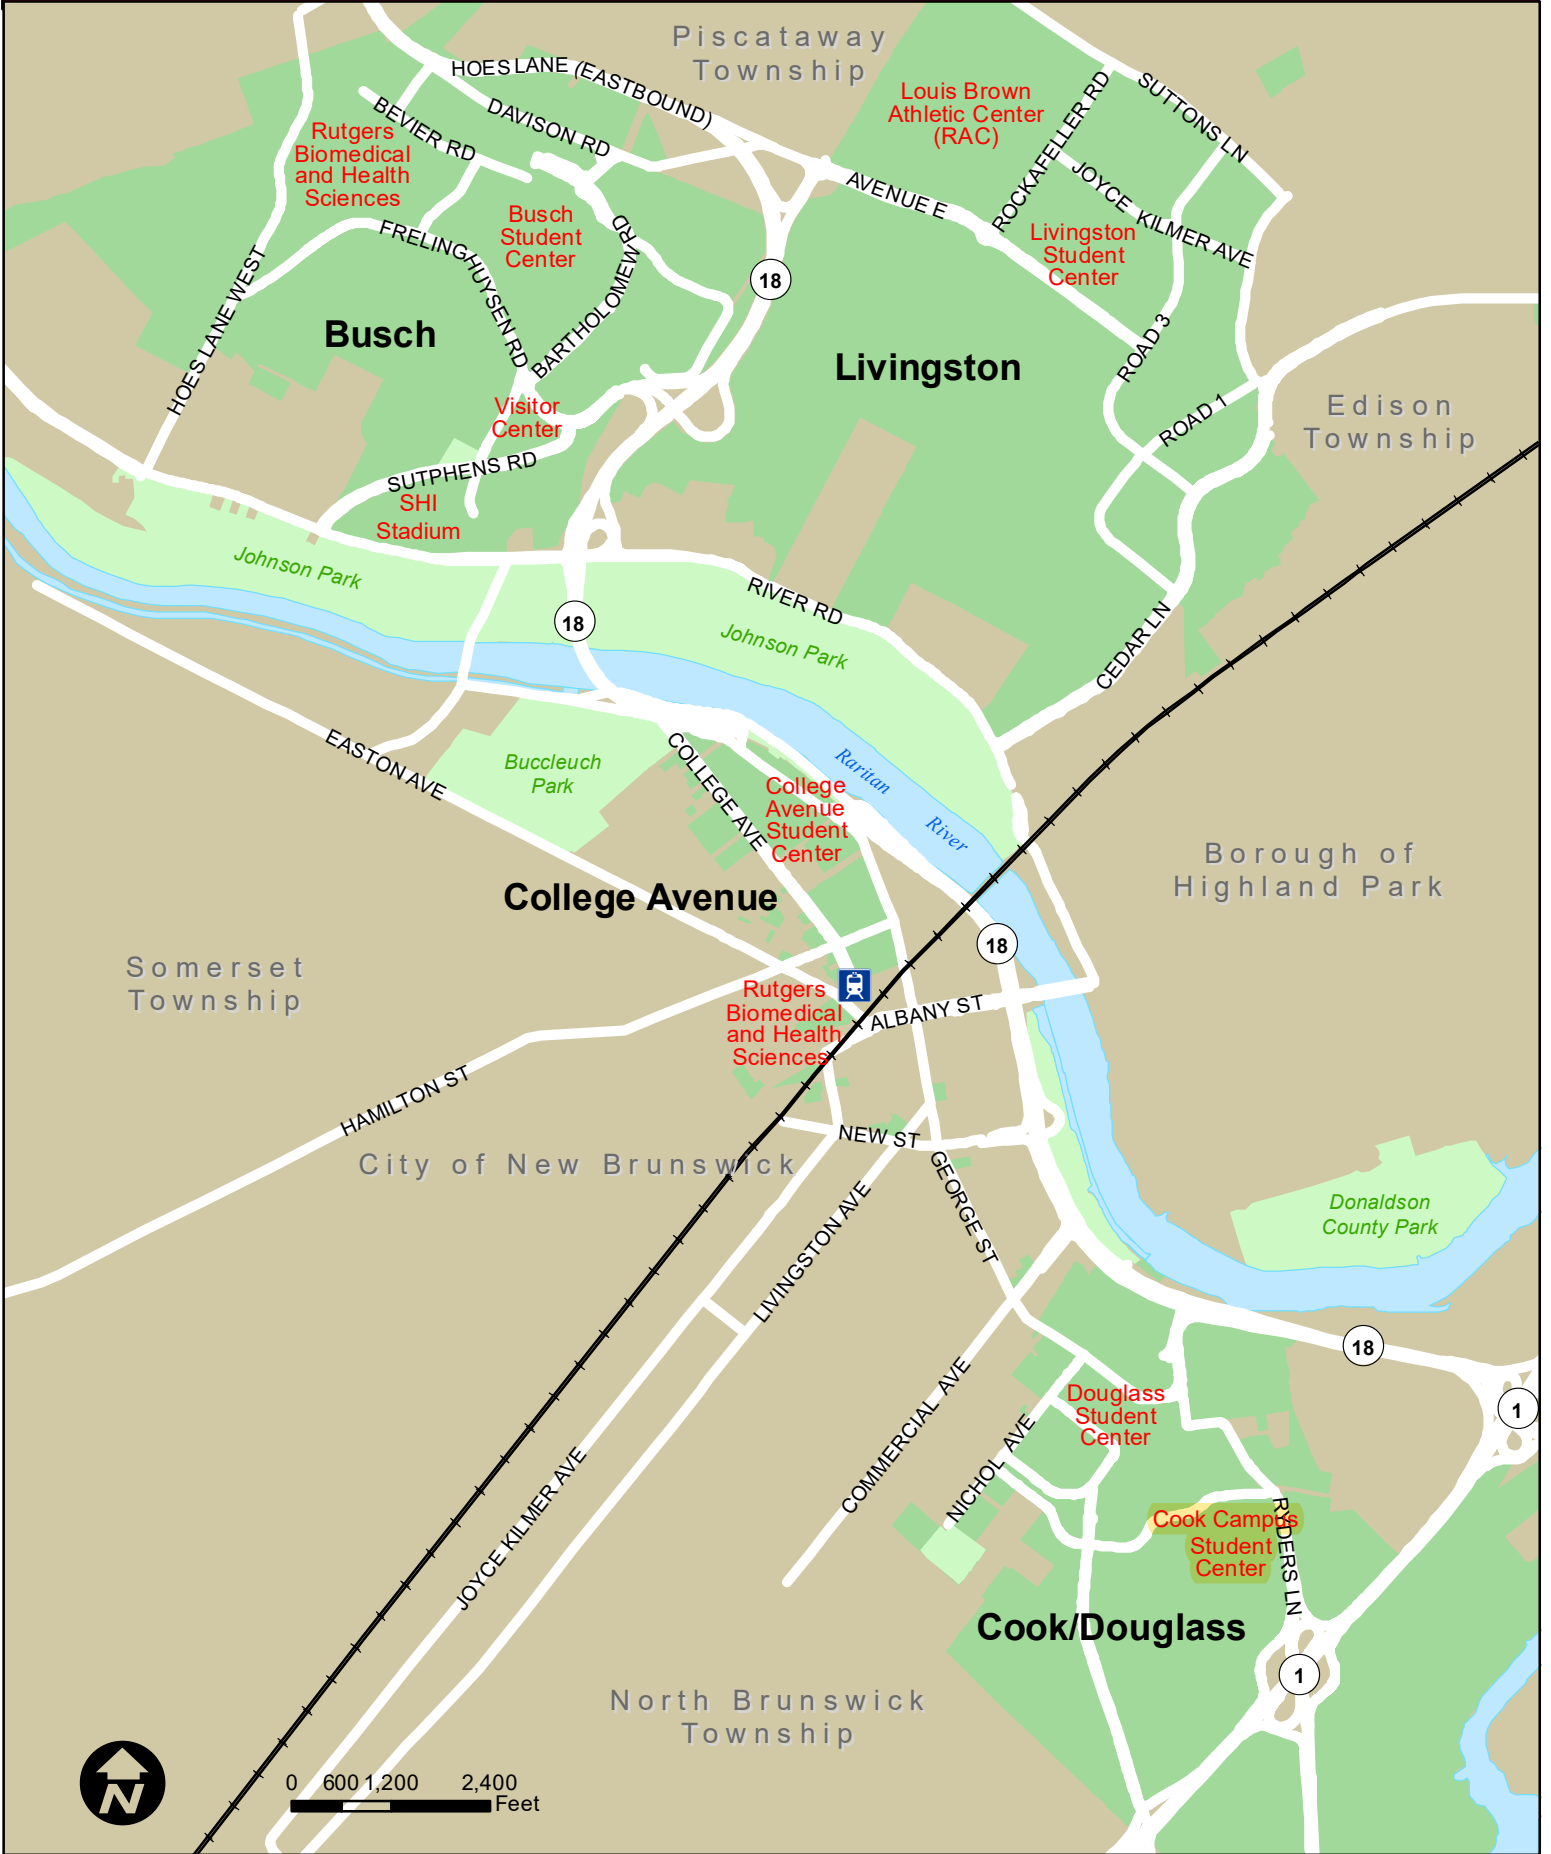

RUTGERS

Rutgers University - New Brunswick: Overview

0 600 1,200 2,400
Feet

RUTGERS

Rutgers University - New Brunswick: Cook/Douglass