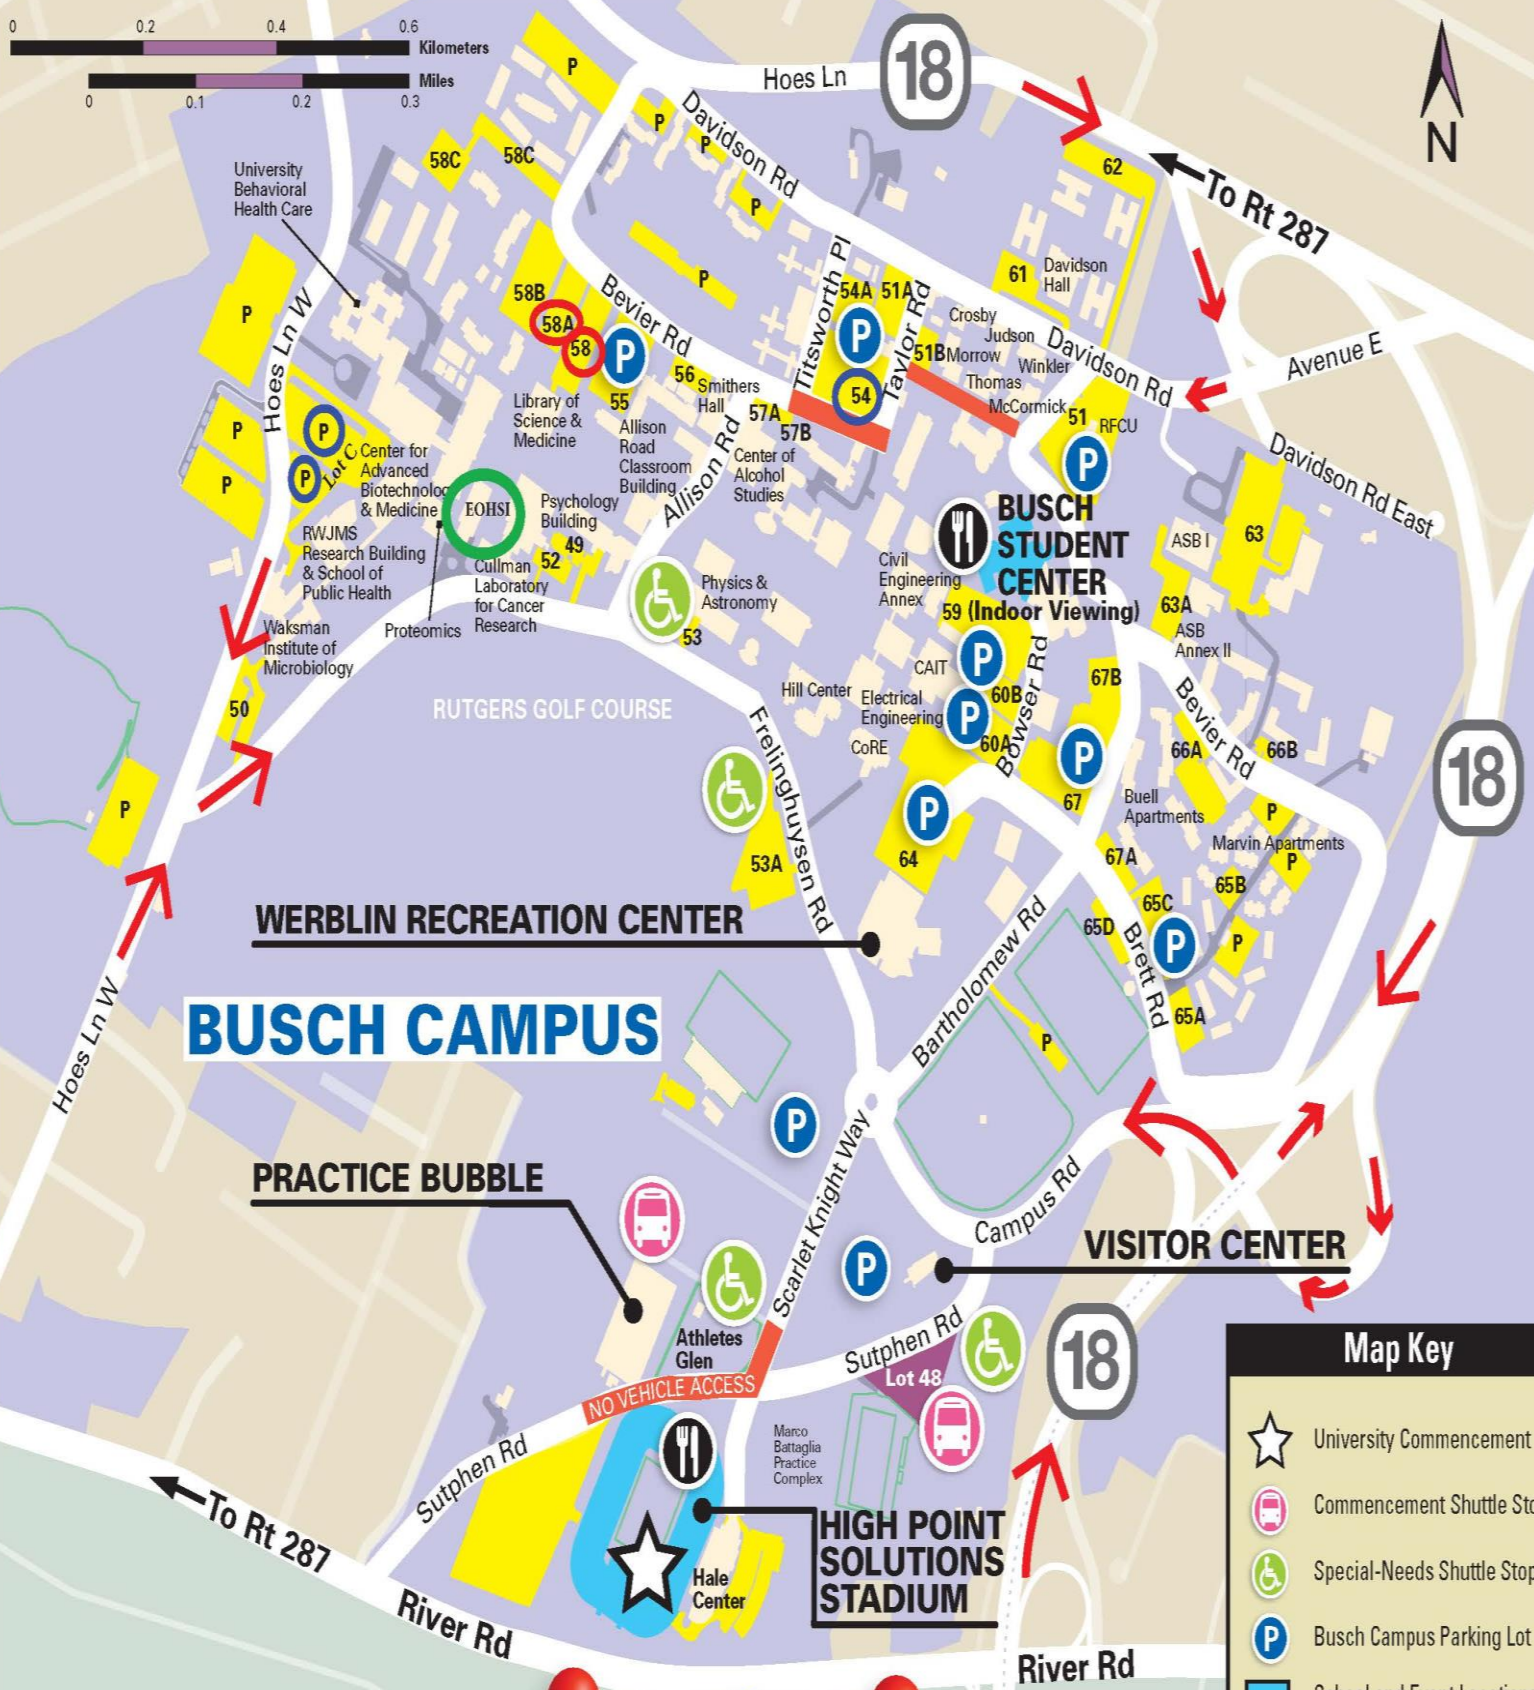

BUSCH CAMPUS

REMEMBER WHERE YOU PARKED
Circle your parking location before you leave your vehicle. If you have a lot number, write that and any other details about your parking location in this space.

Take a photo of your parking location.

Map Key	
	University Commencement
	Commencement Shuttle Stops
	Special-Needs Shuttle Stops
	Busch Campus Parking Lot
	School and Event Locations
	Parking Lots
	Places to Eat
	Route to Campus
	Road Closure

- Health fair parking
- Overflow health fair parking
- Location of health fair